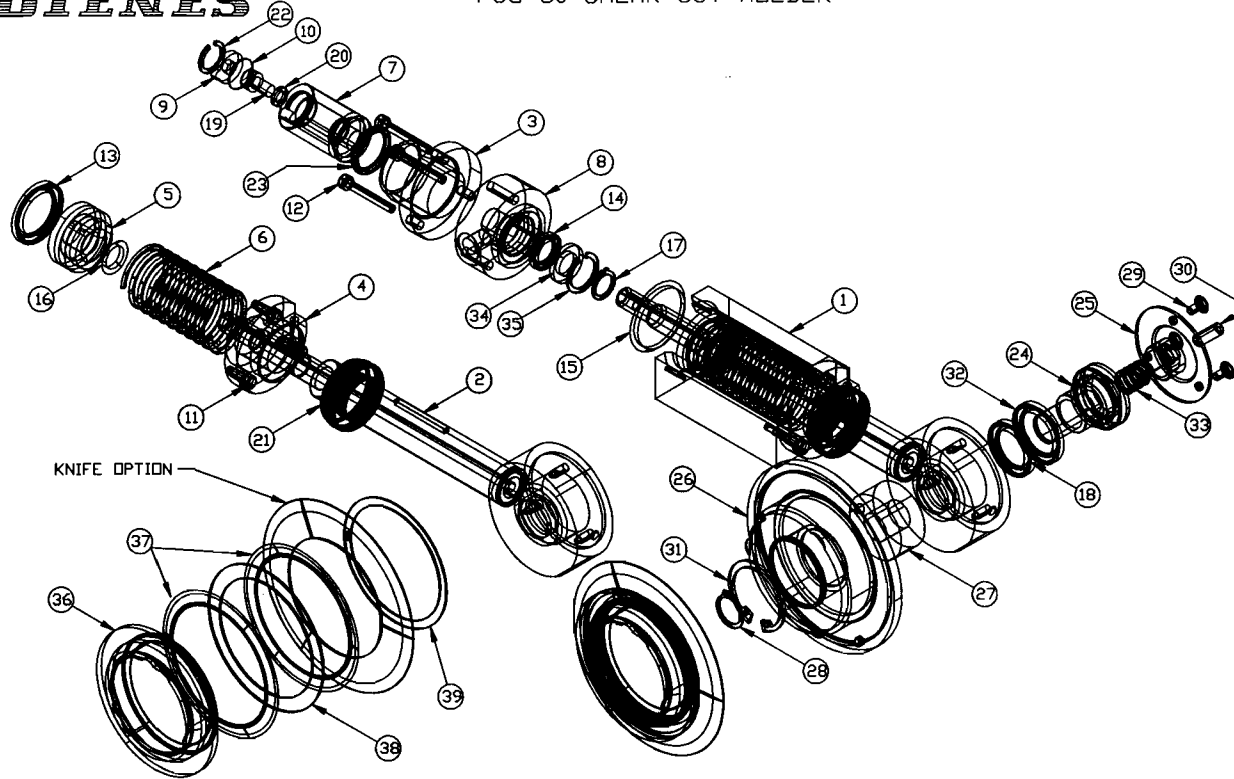

## PSG-50 SHEAR CUT HOLDER

ITEM #	DESCRIPTION	DIENES PART #	ITEM #	DESCRIPTION	DIENES PART #	ITEM #	DESCRIPTION	DIENES PART #
1	HOLDER HOUSING	245C050252010	14	ROD SEAL	0FWDICH012002	27	BALL BEARING	0D00628015001
2	VERTICAL SHAFT	245A312003001	15	O-RING	0FORING032001	28	RETAINING RING	0D00471015001
3	PROTECTIVE CAP	245C050771010	16	O-RING	0FORING012001	29	BUTTON HEAD FLANGE CAP SCREW	0FSCHRA004001
4	ADJUSTMENT SLEEVE	245C262A01001	17	RETAINING RING	0D00471012001	30	SET SCREW	234B000032030
5	PISTON	245B040302010	18	ROD SEAL	0FWDICH020003	31	RETAINING RING	0D00472035001
6	PRESSURE SPRING	263D030029010	19	SOCKET HEAD CAP SCREW	0D07984006002	32	PISTON SEAL	0FWDICH032001
7	NUT	245C030530020	20	GASKET	0FDICHT006001	33	PRESSURE SPRING	
8	CYLINDER COVER	245C050770010	21	BELLOW	245B040690010	34	WASHER	234E000039100
9	WASHER	234E020061010	22	RETAINING RING	0D00472016001	35	RETAINING RING	0D00472020001
10	WASHER	234E030036030	23	O-RING	0FORING019002	36	KNIFE CARRIER	245C100685010
11	SOCKET HEAD CAP SCREW	0D00912004004	24	AXLE	245C671A02001	37	BELLVILLE SPRING	263C000029020
12	SOCKET HEAD CAP SCREW	0D00912004008	25	COVER	245C050670010	38	WASHER	234E000065040
13	PISTON SEAL	0FWDICH032001	26	HUB	245C100686020	39	SNAP RING	217B000013350