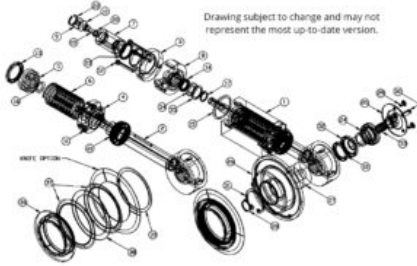

Washer

Product Categories: [Replacement Parts](#), [PSG-50 Shear Cut Holder](#)

Product Page:

<https://www.dienesusa.com/products/replacement-parts/psg-50-shear-cut-holder/washer-234e030036030/>

Product Attributes

- Item #: 10
- Dienes Part #: 234E030036030