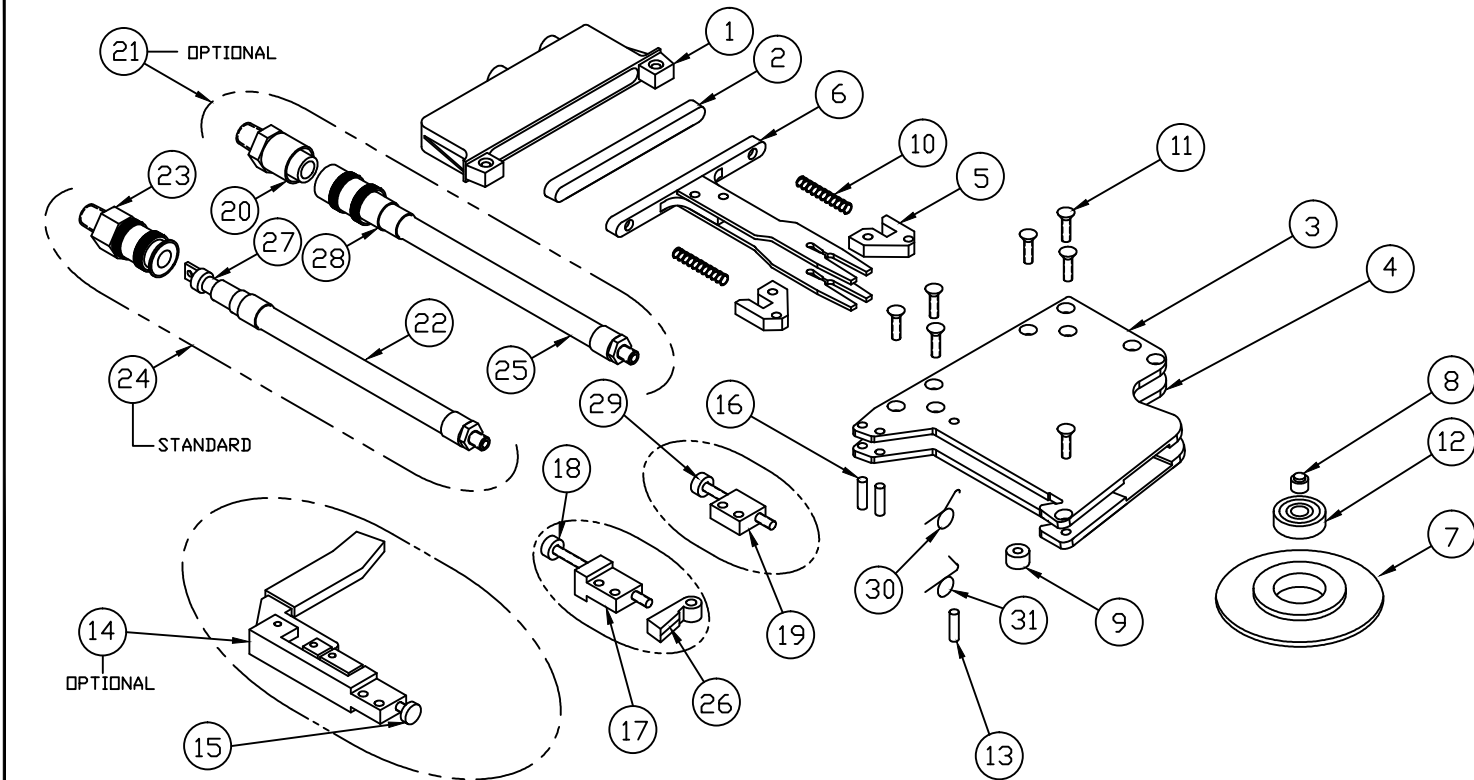

## PQAS 1/2" CRUSH/SCORE CUT HOLDER PARTS LIST (QUIK™-CLAMP STYLE #22300) (SET SCREW STYLE #02023-01)

ITEM #	DESCRIPTION	DIENES PART #	ITEM #	DESCRIPTION	DIENES PART #	ITEM #	DESCRIPTION	DIENES PART #
1	PRESSURE CYLINDER	244B422A01001	10	PRESSURE SPRING	263D010070010	19	CLAMPBODY (#10-24)	244B020919020
2	GASKET (BLADDER)	244B090109010	11	C'SINK SCREW M4x12	02095-09	20	QUICK DISCONNECT	02080-09
3	SIDE PLATE (RH)	244B120413010	12A	BALL BEARING (22mm STD)	DDMESTIC	21	HOSE ASS'Y. (TYPE 3)	02298-09
4	SIDE PLATE (LH)	244B120414010	12B	BALL BEARING (19mm OPT)	0D00625006002	22	HOSE	244A000113010
5	INTERMEDIATE PIECE	244B020072010	13	RIVET	234E00003060	23	QUICK DISCONNECT	0FPNZUB010003
6	KNIFE FORK	244A173001001	14	QUIK CLAMP™	244A230001001	24	HOSE ASS'Y. (TYPE 1)	244A000113010
7	KNIFE (22mm BORE STD)	239B080069010	15	SCREW	234B164A02001	25	HOSE	02298
8A	BEARING PIN (STD)	244B010380E01	16	CLAMPING SPLIT PIN	02777	26	CLAMPING ARM	244B020076010
8B	BEARING PIN (OPT)	244B010379E03	17	CLAMP BODY (#12-24)	244B030416010	27	MALE CONNECTOR	02147-09
9	DISTANCE RING	244B010077010	18	SCREW #12-24x1-1/2"LG	234B010023010	28	MALE SNAP CONNECTOR	02358
						29	SCREW #10-24x1-1/2"	2344010227010
						30	SPRING (DW)	263E000020
						31		