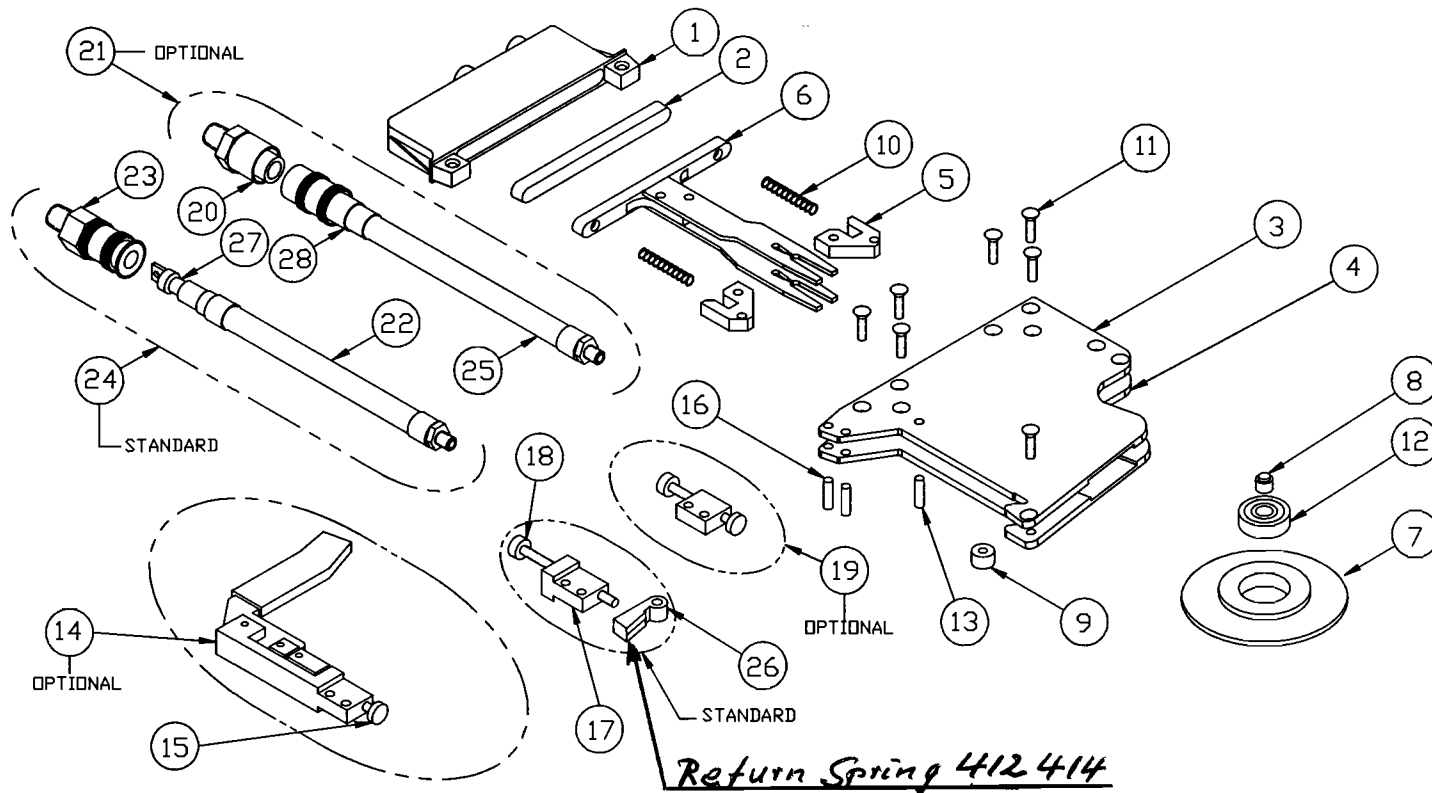

use bottom table

DIENES

PRODLINE 2010-016 DWG PQAS 1/2" CRUSH/SCORE CUT HOLDER PARTS LIST
 (QUIK™-CLAMP STYLE #22300) (SET SCREW STYLE #02023-01)

ITEM #	DESCRIPTION	DIENES PART #	ITEM #	DESCRIPTION	DIENES PART #	ITEM #	DESCRIPTION	DIENES PART #
1	PRESSURE CYLINDER	244B422A01001	10	PRESSURE SPRING	263D010070010	19	CLAMP ASSEMBLY	244A335001001
2	GASKET (BLADDER)	244B090109010	11	C'SINK SCREW M4x12	02095-09	20	QUICK DISCONNECT	02080-09
3	SIDE PLATE (RH)	244B120413010	11A	BALL BEARING (22mm STD)	DOMESTIC	21	HOSE ASS'Y. (TYPE 3)	02298-09
4	SIDE PLATE (LH)	244B120414010	12B	BALL BEARING (19mm OPT)	0D00625006002	22	HOSE	244A000113010
5	INTERMEDIATE PIECE	244B020072010	13	RIVET	234E00003060	23	QUICK DISCONNECT	0FPNZUB010003
6	KNIFE FORK	244A173001001	14	QUIK CLAMP™	244A230001001	24	HOSE ASS'Y. (TYPE 1)	244A000113010
7	KNIFE (22mm BORE STD)	239B080069010	15	SCREW	234B164A02001	25	HOSE	02298
8A	BEARING PIN (STD)	244B010380E01	16	CLAMPING SPLIT PIN	02777	26	CLAMPING ARM	244B020076010
8B	BEARING PIN (OPT)	244B010379E03	17	CLAMP BODY	244B030416010	27	MALE CONNECTOR	02147-09
9	DISTANCE RING	244B010077010	18	SCREW	234B010023010	28	MALE SNAP CONNECTOR	02358