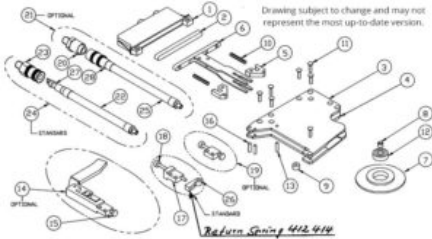

## Hose Assembly (Type 1)

**Product Categories:** [Replacement Parts](#), [PQAS 1/2" Holder](#)

**Product Page:**

<https://www.dienesusa.com/products/replacement-parts/pqas-12-holder/hose-assembly-type-1-02041-09-2/>

## Product Attributes

- Item #: 24
- Dienes Part #: 02041-09